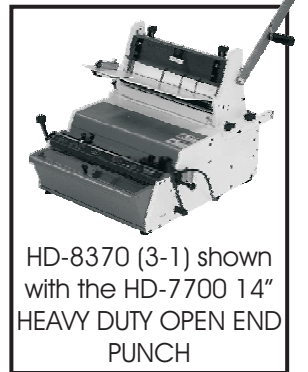

HD-7700 14" OPEN ENDED PUNCH