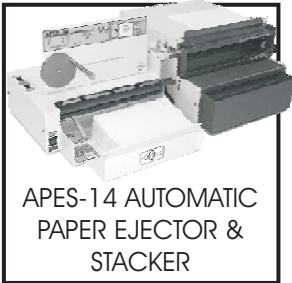

- ✓ The NEW HD-8000 NOW Closes 3/16" to 1-1/2" (5MM-38MM) Double-Loop Binding
- ✓ More Accurate Close Using Textured Closing Surfaces.
- ✓ Machine can be Angled Back for Better Viewing and Wire Positioning.
- ✓ 1 4" Binding Edge.
- ✓ Easily Adjustable for Wire Sizes.
- ✓ Lightweight and Portable.
- ✓ Easy Operation at any Wire Size.
- ✓ All Metal Construction.
- ✓ One year limited factory warranty.

THE ULTIMATE IN:

Quality Paper Punching
and Book Binding Equipment
at Affordable Prices

Call **1-800-390-5782** For a Dealer Near You or Visit
www.RHIN-O-TUFF.com

HD-8000

MACHINE SPECIFICATIONS

ELECTRICAL REQUIREMENTS			WEIGHT		DIMENSIONS		
VOLTS AC	AMPS	Hz	MACHINE	SHIPPING	HEIGHT	WIDTH	DEPTH
-	-	-	21 lbs.	25 lbs.	6"	15.25"	12"

12 Standard Punch Die Patterns Available. All Other Patterns Available Upon Request.

APES-14 AUTOMATIC PAPER EJECTOR & STACKER

HD-7700H HORIZONTAL PUNCH

HD-7700 14" OPEN ENDED PUNCH

HD-7500H 24" HEAVY DUTY HORIZONTAL PUNCH

HD-4170 Rhin-O-Roll

PC-248 MANUAL PUNCH AND ELECTRIC COILING SYSTEM

HD-8370 (3-1) shown with the HD-7700 14" HEAVY DUTY OPEN END PUNCH

HD-8000 WIRE CLOSER

HD-4170 12" COIL INSERTER mounted on the OD-4012 11" ELECTRIC PUNCH