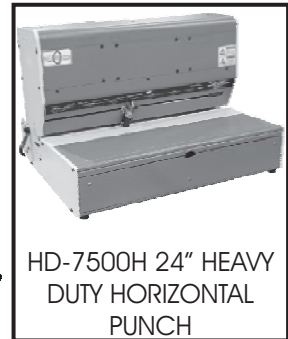

- ✓ The NEW HD-8000 NOW Closes 3/16" to 1-1/2" (5MM-38MM) Double-Loop Binding
- ✓ More Accurate Close Using Textured Closing Surfaces.
- ✓ Machine can be Angled Back for Better Viewing and Wire Positioning.
- ✓ 1 4" Binding Edge.
- ✓ Easily Adjustable for Wire Sizes.
- ✓ Lightweight and Portable.
- ✓ Easy Operation at any Wire Size.
- ✓ All Metal Construction.
- ✓ One year limited factory warranty.

THE ULTIMATE IN:

Quality Paper Punching
and Book Binding Equipment
at Affordable Prices

Call **1-800-390-5782** For a Dealer Near You or Visit
www.RHIN-O-TUFF.com

HD-8000

MACHINE SPECIFICATIONS

ELECTRICAL REQUIREMENTS			WEIGHT		DIMENSIONS		
VOLTS AC	AMPS	Hz	MACHINE	SHIPPING	HEIGHT	WIDTH	DEPTH
-	-	-	21 lbs.	25 lbs.	6"	15.25"	12"

12 Standard Punch Die Patterns Available. All Other Patterns Available Upon Request.

APES-14 AUTOMATIC PAPER EJECTOR & STACKER

HD-7700H HORIZONTAL PUNCH

HD-7700 14" OPEN ENDED PUNCH

HD-7500H 24" HEAVY DUTY HORIZONTAL PUNCH

HD-4170 Rhin-O-Roll

PC-248 MANUAL PUNCH AND ELECTRIC COILING SYSTEM

HD-8370 (3-1) shown with the HD-7700 14" HEAVY DUTY OPEN END PUNCH

HD-8000 WIRE CLOSER

HD-4170 12" COIL INSERTER mounted on the OD-4012 11" ELECTRIC PUNCH