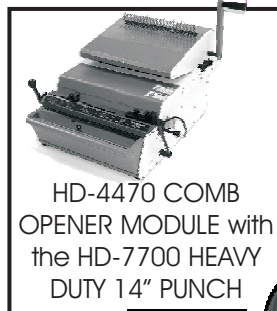

HD-4170 Rhin-O-Roll

PC-248 MANUAL PUNCH AND ELECTRIC COILING SYSTEM

HD-8370 (3-1) shown with the HD-7700 14" HEAVY DUTY OPEN END PUNCH

HD-8000 WIRE CLOSER

HD-4170 12" COIL INSERTER mounted on the OD-4012 11" ELECTRIC PUNCH

EWC-14 14" All Pitch (Shown) And EWC-24 24" All Pitch Flat Bar Wire Closer

HC-8024 24" WIRE CLOSER

HD-8000 shown with the OD-4012 11" ELECTRIC PUNCH

PAL-M MANUAL Piks-A-Lift

OD-4012 11" OPEN END ELECTRIC PUNCH

HD-7000 14" HEAVY DUTY OPEN END PUNCH

HD-e4100 Electric ECON-O-ROLL Coil Inserter

PAL-14 "Piks-A-Lift" mounted on the OD-4012 ELECTRIC PUNCH

HD-4470 COMB OPENER MODULE with the HD-7700 HEAVY DUTY 14" PUNCH