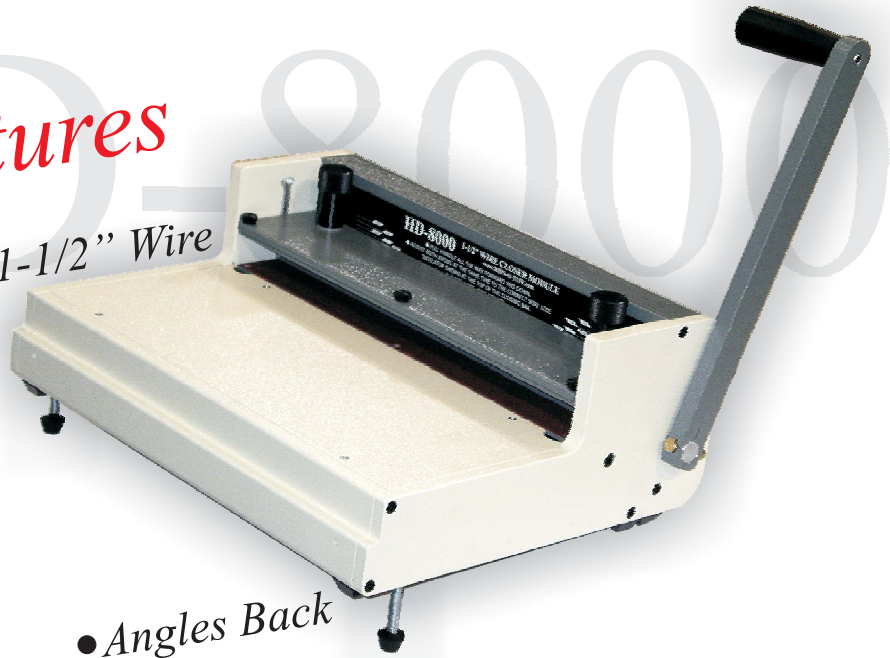

HD-8000

Double Loop
Wire Closer Module

• More Accurate Close

New Features

• 1-1/2" Wire

• Angles Back

1 4" (356MM) MANUAL WIRE CLOSING MACHINE

FEATURES

- ✓ The NEW HD-8000 NOW Closes 3/16" to 1-1/2" (5MM-38MM) Double-Loop Binding
- ✓ More Accurate Close Using Textured Closing Surfaces.
- ✓ Machine can be Angled Back for Better Viewing and Wire Positioning.
- ✓ 1 4" Binding Edge.
- ✓ Easily Adjustable for Wire Sizes.
- ✓ Lightweight and Portable.
- ✓ Easy Operation at any Wire Size.
- ✓ All Metal Construction.
- ✓ One year limited factory warranty.

THE ULTIMATE IN:

Quality Paper Punching
and Book Binding Equipment
at Affordable Prices

Call **1-800-390-5782** For a Dealer Near You or Visit
www.RHIN-O-TUFF.com

HD-8000

MACHINE SPECIFICATIONS

ELECTRICAL REQUIREMENTS			WEIGHT		DIMENSIONS		
VOLTS AC	AMPS	Hz	MACHINE	SHIPPING	HEIGHT	WIDTH	DEPTH
-	-	-	21 lbs.	25 lbs.	6"	15.25"	12"

12 Standard Punch Die Patterns Available. All Other Patterns Available Upon Request.

APES-14 AUTOMATIC PAPER EJECTOR & STACKER

HD-7700H HORIZONTAL PUNCH

HD-7700 14" OPEN ENDED PUNCH

HD-7500H 24" HEAVY DUTY HORIZONTAL PUNCH