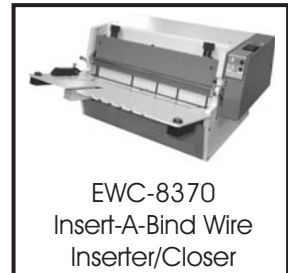

HD-4170 Rhin-O-Roll

PC-248 MANUAL PUNCH AND ELECTRIC COILING SYSTEM

HD-8370 (3-1) shown with the HD-7700 14" HEAVY DUTY OPEN END PUNCH

HD-8000 WIRE CLOSER

HD-4170 12" COIL INSERTER mounted on the OD-4012 11" ELECTRIC PUNCH

EWC-14 14" All Pitch (Shown) And EWC-24 24" All Pitch Flat Bar Wire Closer

HC-8024 24" WIRE CLOSER

HD-8000 shown with the OD-4012 11" ELECTRIC PUNCH

PAL-M MANUAL Piks-A-Lift

OD-4012 11" OPEN END ELECTRIC PUNCH

HD-7000 14" HEAVY DUTY OPEN END PUNCH

HD-e4100 Electric ECON-O-ROLL Coil Inserter

PAL-14 "Piks-A-Lift" mounted on the OD-4012 ELECTRIC PUNCH

HD-4470 COMB OPENER MODULE with the HD-7700 HEAVY DUTY 14" PUNCH

KF-50 KRIMP-Fast PLASTIC COIL CRIMPER

EWC-8370 Insert-A-Bind Wire Inserter/Closer

Call 1-800-390-5782 For a Dealer Near You or Visit

www.RHIN-O-TUFF.com

V0906