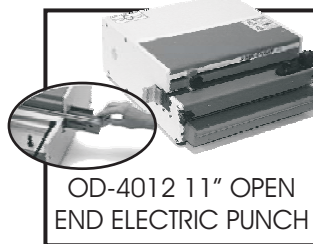

THE ULTIMATE IN:

Quality Paper Punching
and Book Binding Equipment
at Affordable Prices

Call **1-800-390-5782** For a Dealer Near You or Visit
www.RHIN-O-TUFF.com

HD-8000

MACHINE SPECIFICATIONS

ELECTRICAL REQUIREMENTS			WEIGHT		DIMENSIONS		
VOLTS AC	AMPS	Hz	MACHINE	SHIPPING	HEIGHT	WIDTH	DEPTH
-	-	-	21 lbs.	25 lbs.	6"	15.25"	12"

HD-4170 Rhin-O-Roll

PC-248 MANUAL PUNCH AND ELECTRIC COILING SYSTEM

HD-8370 (3-1) shown with the HD-7700 14" HEAVY DUTY OPEN END PUNCH

HD-8000 WIRE CLOSER

HD-4170 12" COIL INSERTER mounted on the OD-4012 11" ELECTRIC PUNCH

EWC-14 14" All Pitch (Shown) And EWC-24 24" All Pitch Flat Bar Wire Closer

HC-8024 24" WIRE CLOSER

HD-8000 shown with the OD-4012 11" ELECTRIC PUNCH

PAL-M MANUAL Piks-A-Lift

OD-4012 11" OPEN END ELECTRIC PUNCH

HD-7000 14" HEAVY DUTY OPEN END PUNCH

HD-e4100 Electric ECON-O-ROLL Coil Inserter

PAL-14 "Piks-A-Lift" mounted on the OD-4012 ELECTRIC PUNCH

HD-4470 COMB OPENER MODULE with the HD-7700 HEAVY DUTY 14" PUNCH