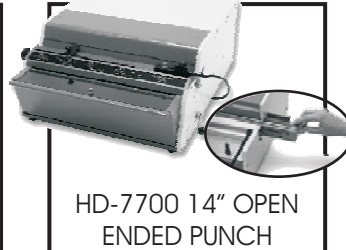

- ✓ The NEW HD-8000 NOW Closes 3/16" to 1-1/2" (5MM-38MM) Double-Loop Binding
- ✓ More Accurate Close Using Textured Closing Surfaces.
- ✓ Machine can be Angled Back for Better Viewing and Wire Positioning.
- ✓ 1 4" Binding Edge.
- ✓ Easily Adjustable for Wire Sizes.
- ✓ Lightweight and Portable.
- ✓ Easy Operation at any Wire Size.
- ✓ All Metal Construction.
- ✓ One year limited factory warranty.

THE ULTIMATE IN:

Quality Paper Punching
and Book Binding Equipment
at Affordable Prices

Call **1-800-390-5782** For a Dealer Near You or Visit
www.RHIN-O-TUFF.com

HD-8000

MACHINE SPECIFICATIONS

ELECTRICAL REQUIREMENTS			WEIGHT		DIMENSIONS		
VOLTS AC	AMPS	Hz	MACHINE	SHIPPING	HEIGHT	WIDTH	DEPTH
-	-	-	21 lbs.	25 lbs.	6"	15.25"	12"

12 Standard Punch Die Patterns Available. All Other Patterns Available Upon Request.

APES-14 AUTOMATIC PAPER EJECTOR & STACKER

HD-7700H HORIZONTAL PUNCH

HD-7700 14" OPEN ENDED PUNCH

HD-7500H 24" HEAVY DUTY HORIZONTAL PUNCH

HD-4170 Rhin-O-Roll

PC-248 MANUAL PUNCH AND ELECTRIC COILING SYSTEM

HD-8370 (3-1) shown with the HD-7700 14" HEAVY DUTY OPEN END PUNCH

HD-8000 WIRE CLOSER

HD-4170 12" COIL INSERTER mounted on the OD-4012 11" ELECTRIC PUNCH